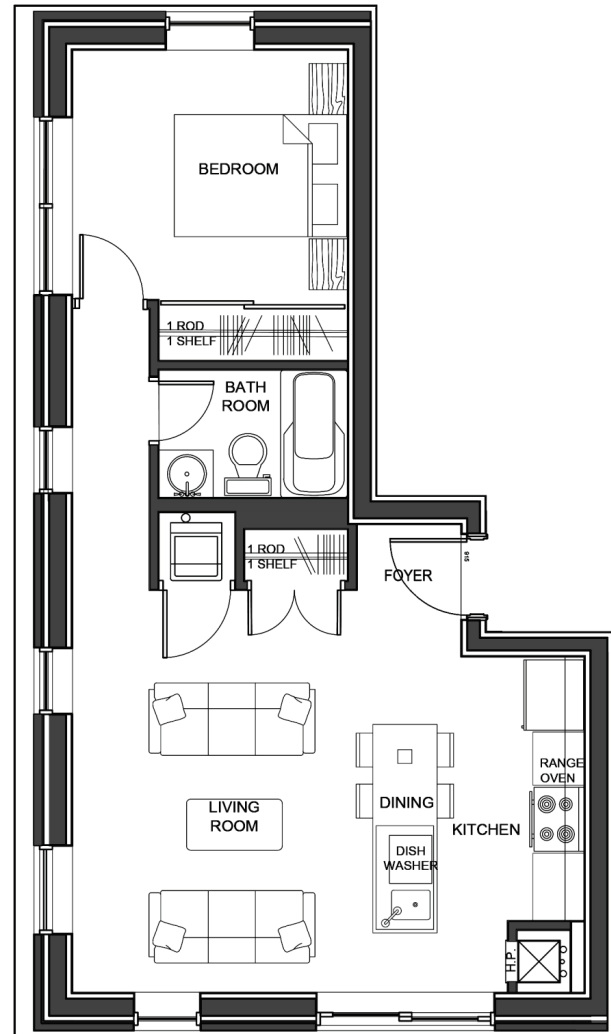

# ARGYLE SUITE

1 bedroom, 1 bathroom  
611 sq ft

From \$2045/month

Ground level Argyle suite has an interlock patio facing Boyd St.

# THE DUNDEE

127 BOYD STREET, CARLETON PLACE

## Find the Argyle Suite

Second level

Fourth level

Ground level

Third level