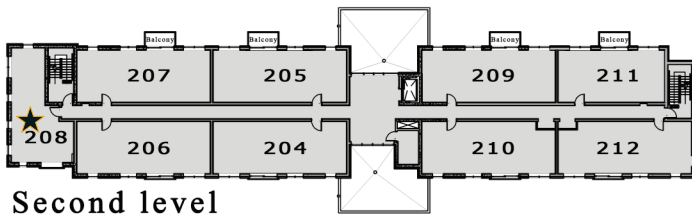

# ARGYLE SUITE

1 bedroom, 1 bathroom  
611 sq ft

From \$2045/month

Ground level Argyle suite has an interlock patio facing Boyd St.

## Find the Argyle Suite

Second level

Fourth level

Ground level

Third level