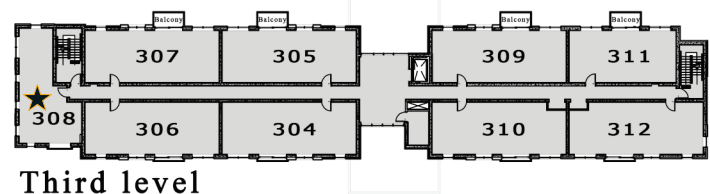

# ARGYLE SUITE

1 bedroom, 1 bathroom  
611 sq ft

From \$2045/month

Ground level Argyle suite has an interlock patio facing Boyd St.

## Find the Argyle Suite

Second level

Fourth level

Ground level

Third level