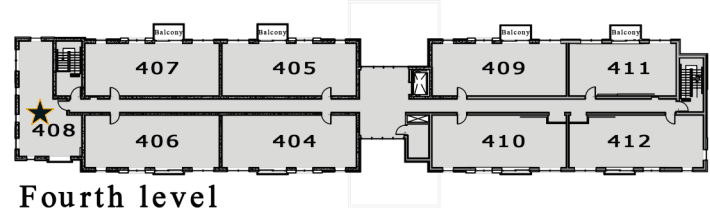

# ARGYLE SUITE

1 bedroom, 1 bathroom  
611 sq ft

From \$2045/month

Ground level Argyle suite has an interlock patio facing Boyd St.

## Find the Argyle Suite

Second level

Fourth level

Ground level

Third level