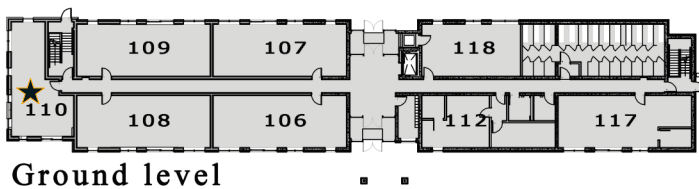

# ARGYLE SUITE

1 bedroom, 1 bathroom  
611 sq ft

From \$2045/month

Ground level Argyle suite has an interlock patio facing Boyd St.

## Find the Argyle Suite

Second level

Fourth level

Ground level

Third level