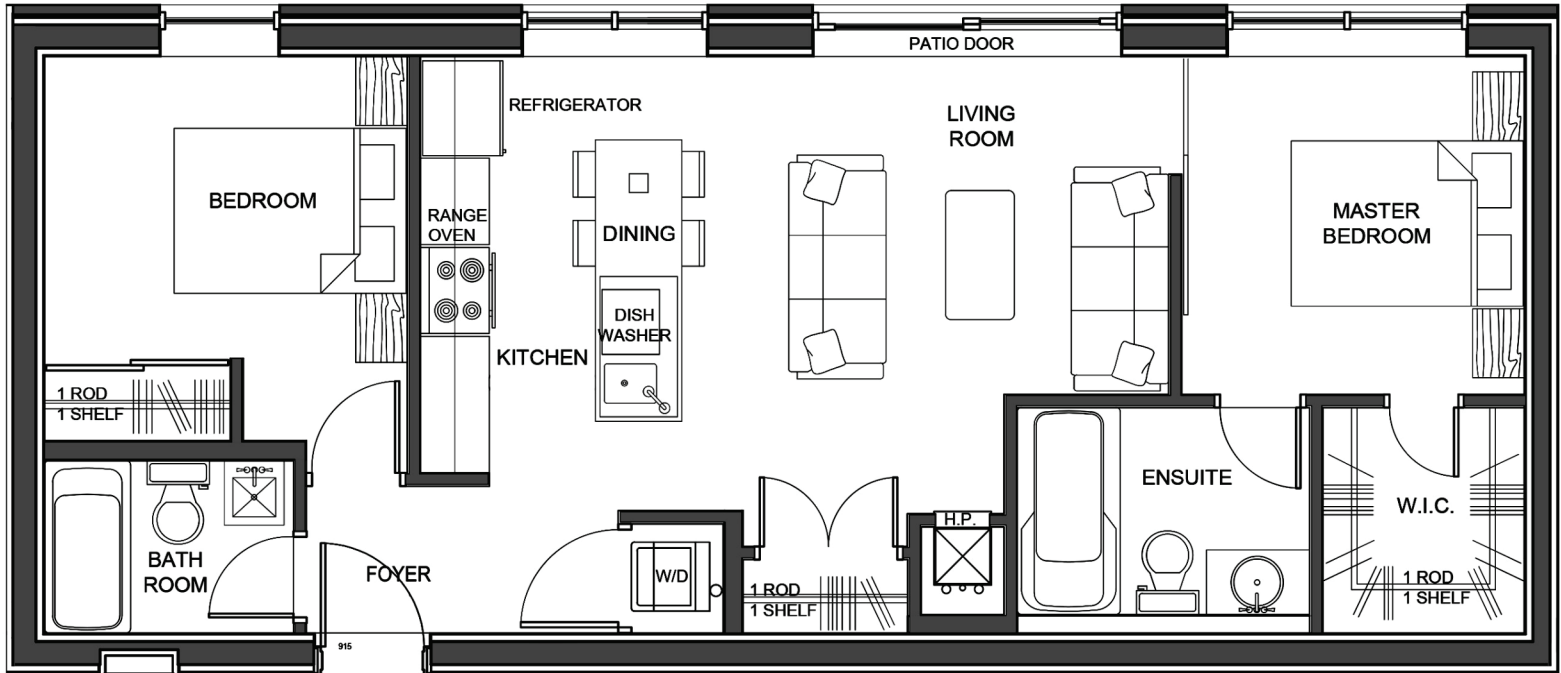

BARCLAY SUITE

2 bedrooms, 2 bathrooms
782 sq ft

From \$2495/month

THE DUNDEE

127 BOYD STREET, CARLETON PLACE

Barclay suites on levels 2, 3, 4
have balconies

Find the Barclay Suite