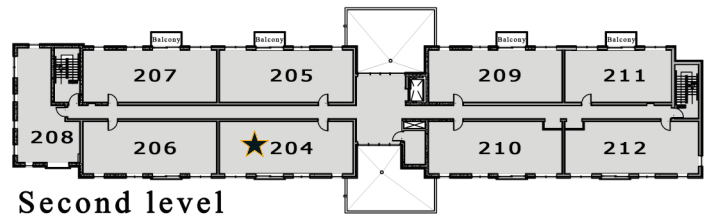

EDMOND SUITE

2 bedrooms, 2 bathrooms
782 sq ft

From \$2420/month

THE DUNDEE

127 BOYD STREET, CARLETON PLACE

Ground level Edmond suite has
an interlock patio facing Boyd St.

Find the Edmond Suite

Barrier-free suite

Second level

Ground level