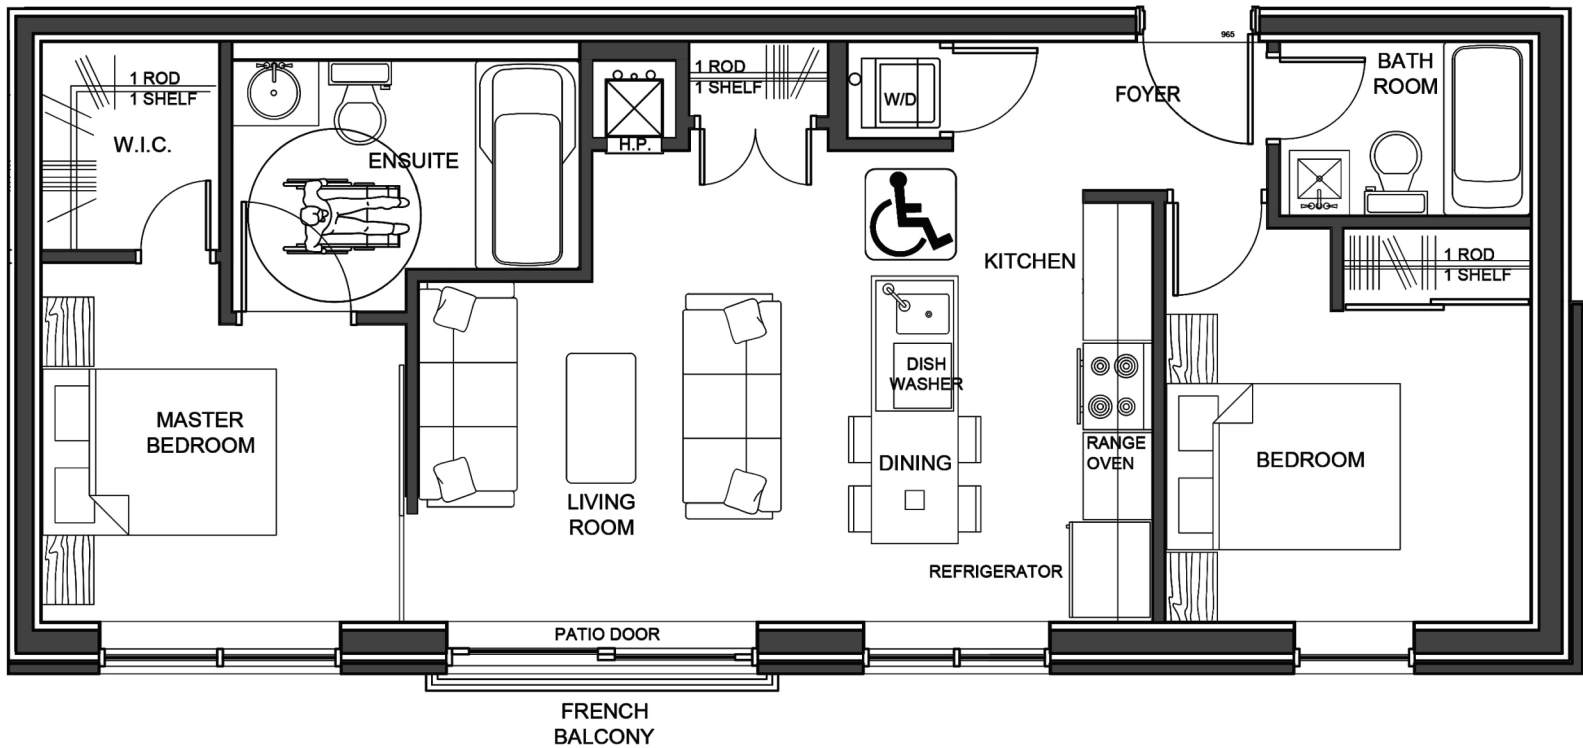

EDMOND SUITE

2 bedrooms, 2 bathrooms
782 sq ft

From \$2420/month

THE DUNDEE

127 BOYD STREET, CARLETON PLACE

Ground level Edmond suite has
an interlock patio facing Boyd St.

Find the Edmond Suite

Barrier-free suite

Second level

Ground level