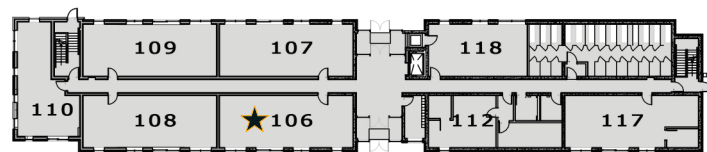

EDMOND SUITE

2 bedrooms, 2 bathrooms
782 sq ft

From \$2420/month

THE DUNDEE

127 BOYD STREET, CARLETON PLACE

Ground level Edmond suite has
an interlock patio facing Boyd St.

Find the Edmond Suite

Barrier-free suite

Second level

Ground level