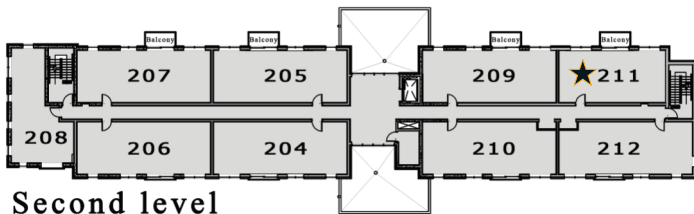

# FLORA SUITE

1 bedroom, 1 bathroom  
635 sq ft

From \$1995/month

# THE DUNDEE

127 BOYD STREET, CARLETON PLACE

Flora suite on level 2 has a balcony

## Find the Flora Suite

Second level