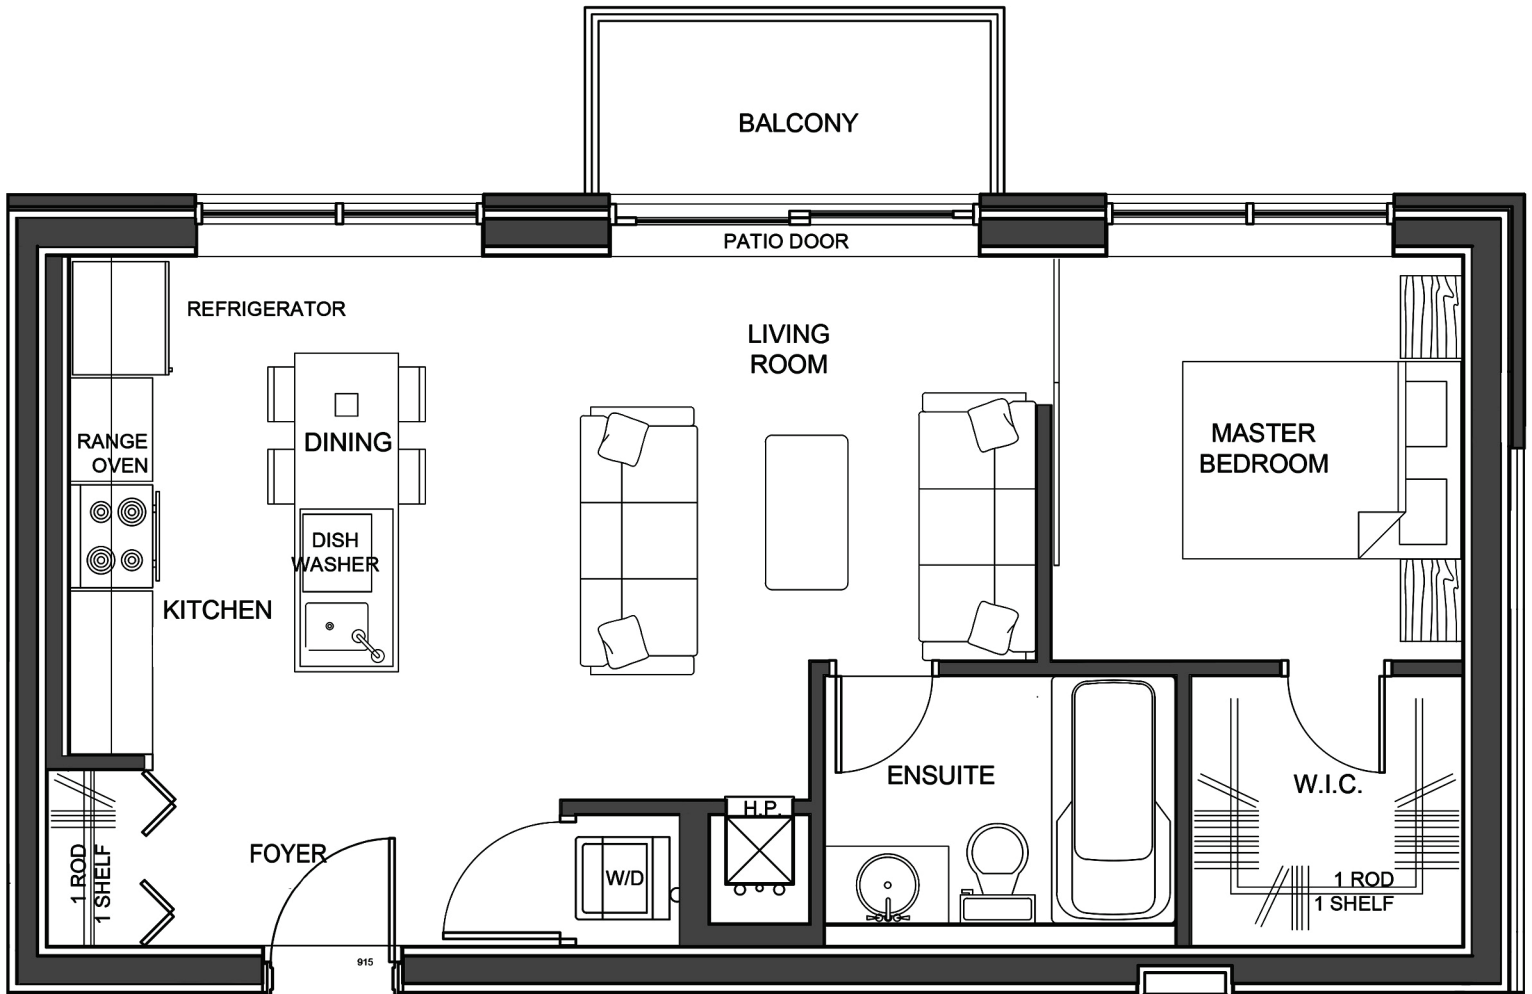

# FLORA SUITE

1 bedroom, 1 bathroom  
635 sq ft

From \$1995/month

# THE DUNDEE

127 BOYD STREET, CARLETON PLACE

Flora suite on level 2 has a balcony

## Find the Flora Suite

Second level