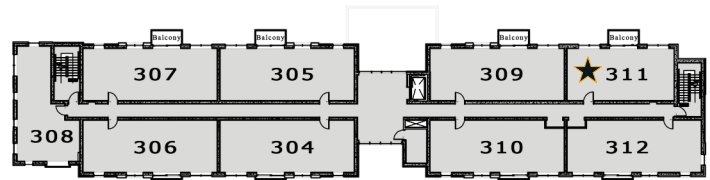

FRANKLIN SUITE

1 bedroom, 1 bathroom
635 sq ft

From \$2070/month

THE DUNDEE

127 BOYD STREET, CARLETON PLACE

Franklin suites on levels 3, 4
have balconies

Find the Franklin Suite

Barrier-free suite

Fourth level

Third level