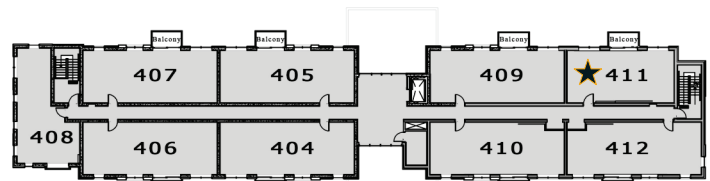

FRANKLIN SUITE

1 bedroom, 1 bathroom
635 sq ft

From \$2070/month

THE DUNDEE

127 BOYD STREET, CARLETON PLACE

Franklin suites on levels 3, 4
have balconies

Find the Franklin Suite

Barrier-free suite

Fourth level

Third level