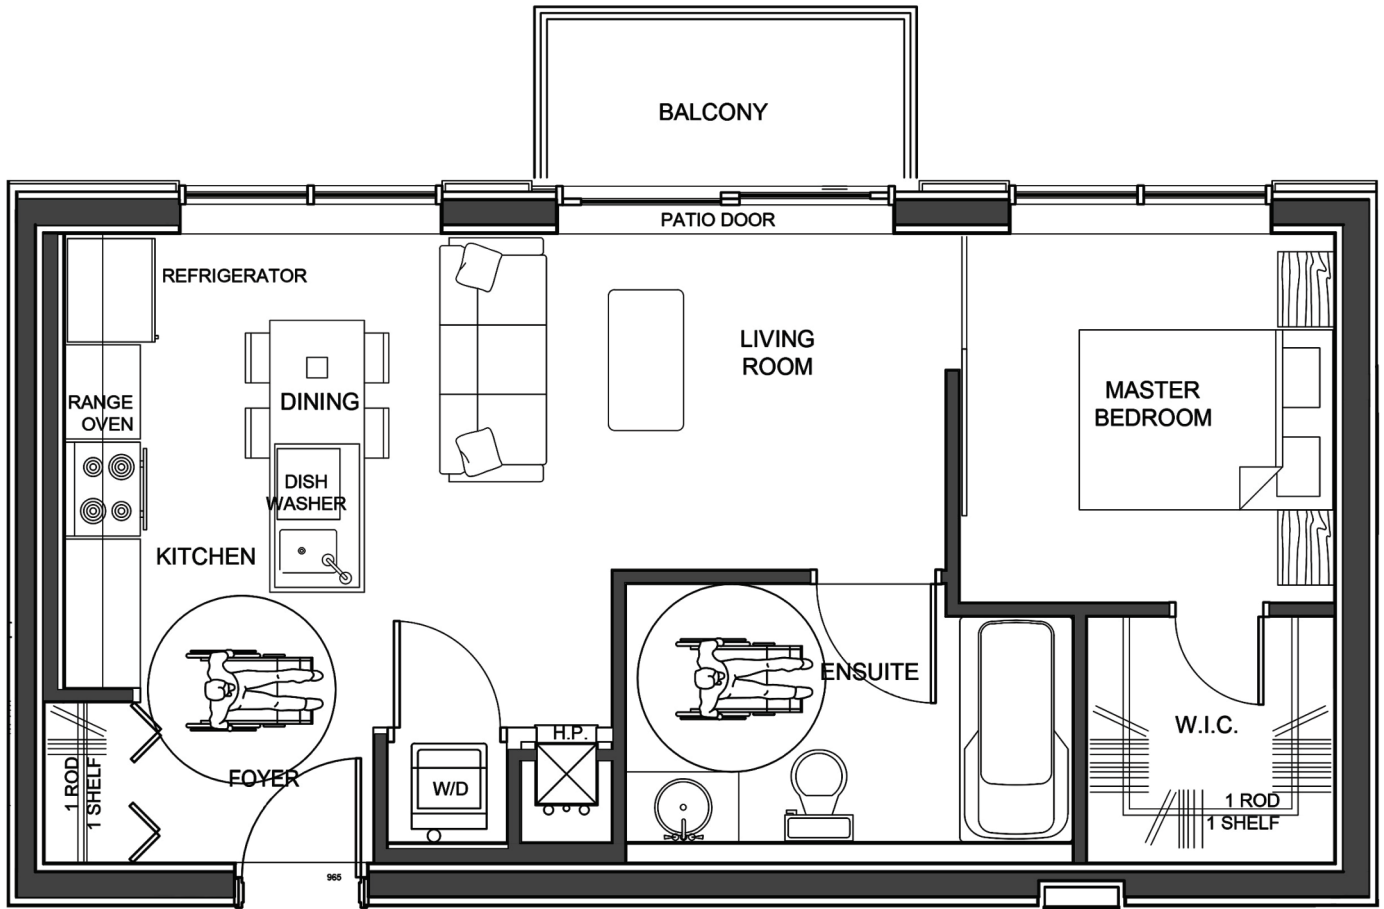

FRANKLIN SUITE

1 bedroom, 1 bathroom
635 sq ft

From \$2070/month

THE DUNDEE

127 BOYD STREET, CARLETON PLACE

Franklin suites on levels 3, 4
have balconies

Find the Franklin Suite

Barrier-free suite

Fourth level

Third level