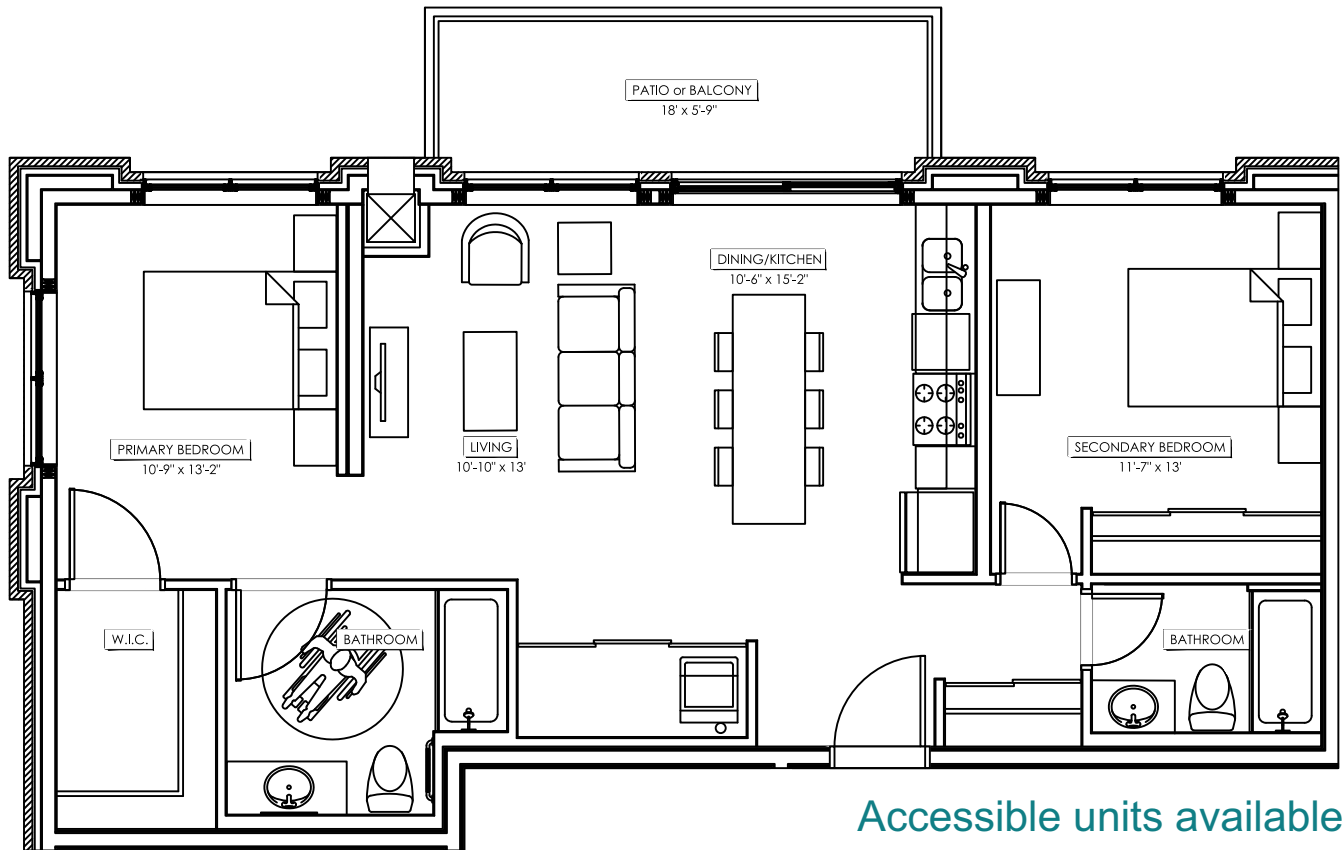

ABBOTT SUITE

2 bedrooms, 2 bathrooms

998 to 1025 sq ft

Starting at \$2,950/month

THE STATION

1518 STITTSVILLE MAIN ST.

Accessible units available

Find the Abbott Suite