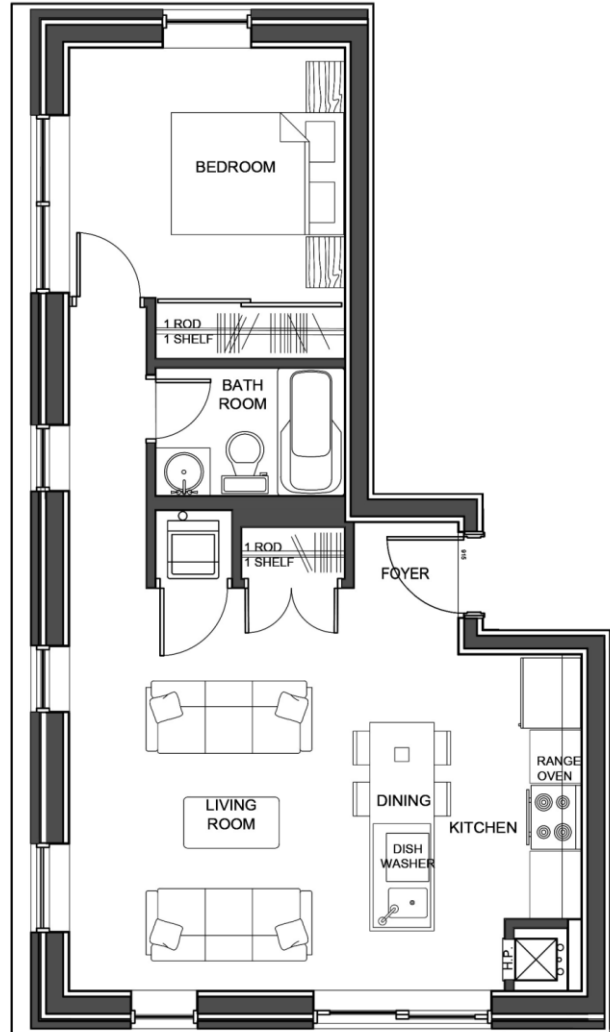

# ARGYLE SUITE

1 bedroom, 1 bathroom  
611 sq ft

# THE DUNDEE

127 BOYD STREET, CARLETON PLACE

Ground level Argyle suite has an interlock patio facing Boyd St.

## Find the Argyle Suite