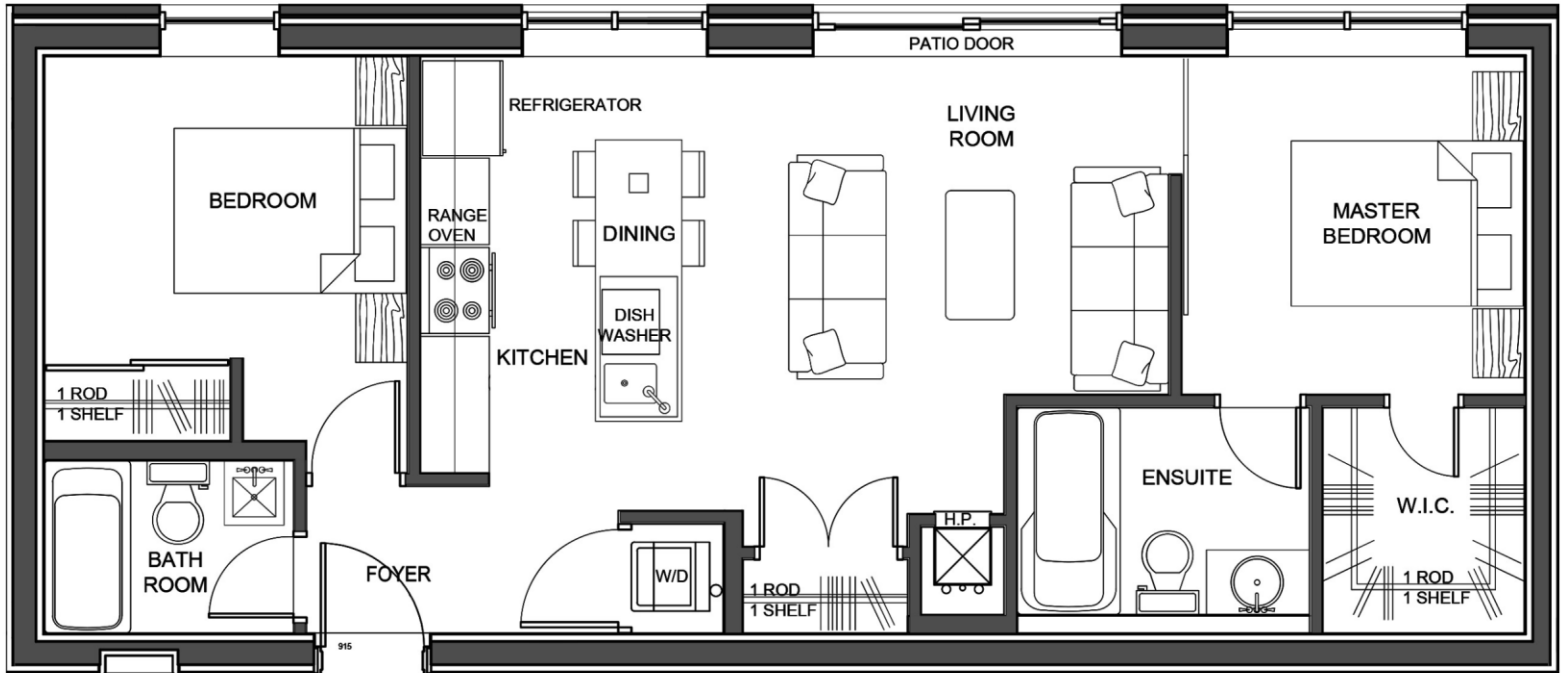

BARCLAY SUITE

2 bedrooms, 2 bathrooms
782 sq ft

THE DUNDEE

127 BOYD STREET, CARLETON PLACE

Barclay suites on levels 2, 3, 4
have balconies

Find the Barclay Suite