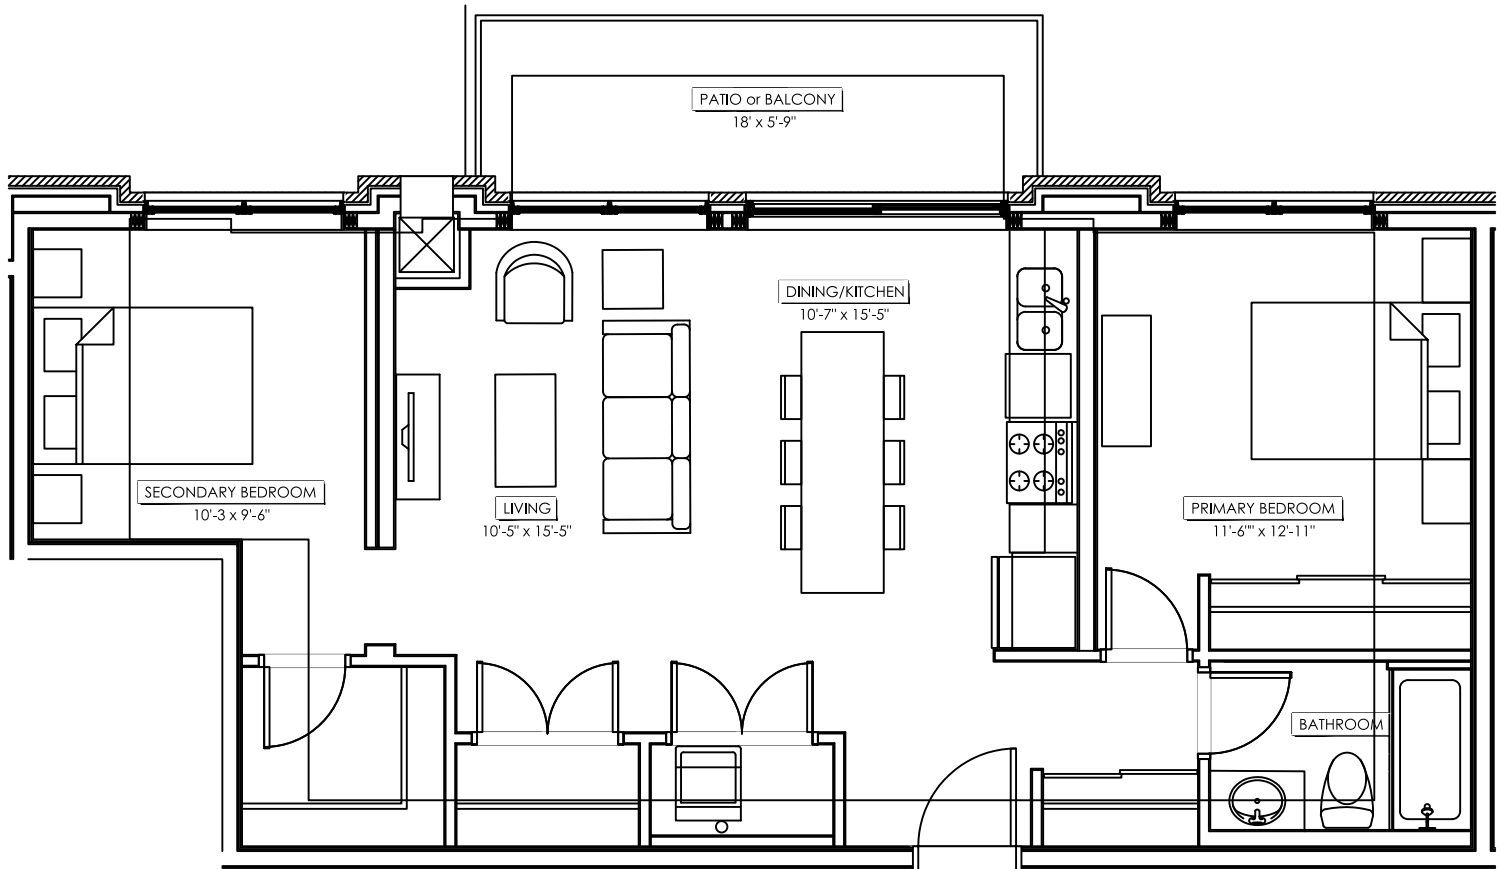

BRADLEY SUITE

2 bedrooms, 1 bathroom

854 sq ft

Starting from \$2,800/month

THE STATION

1518 STITTSVILLE MAIN ST.

Find the Bradley Suite