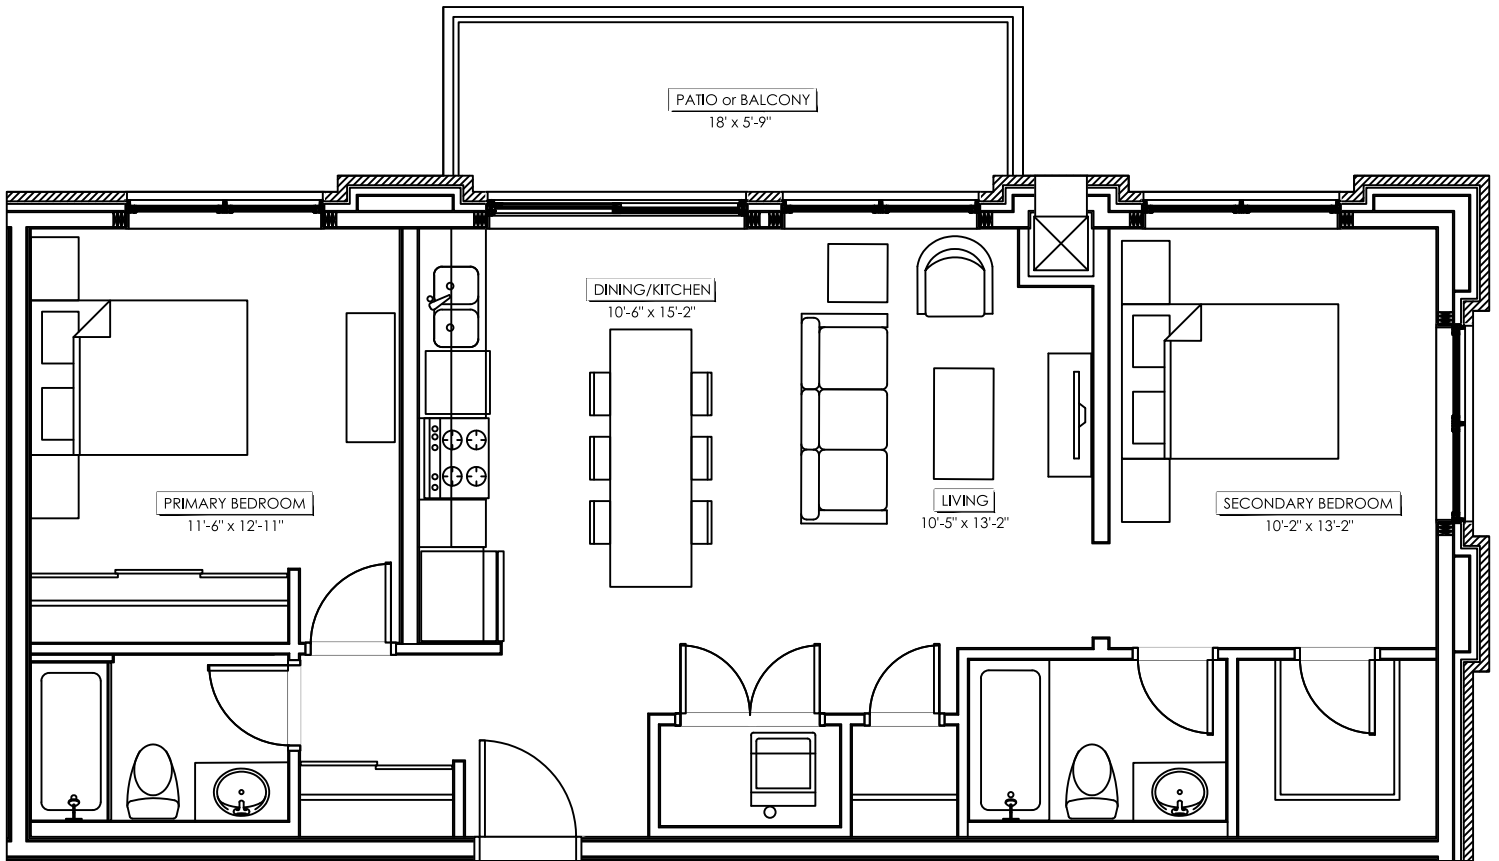

CARLETON SUITE
 2 bedrooms, 2 bathrooms
 976 sq ft
 Starting from \$2,900/month

THE STATION
 1518 STITTSVILLE MAIN ST.

Find the Carleton Suite