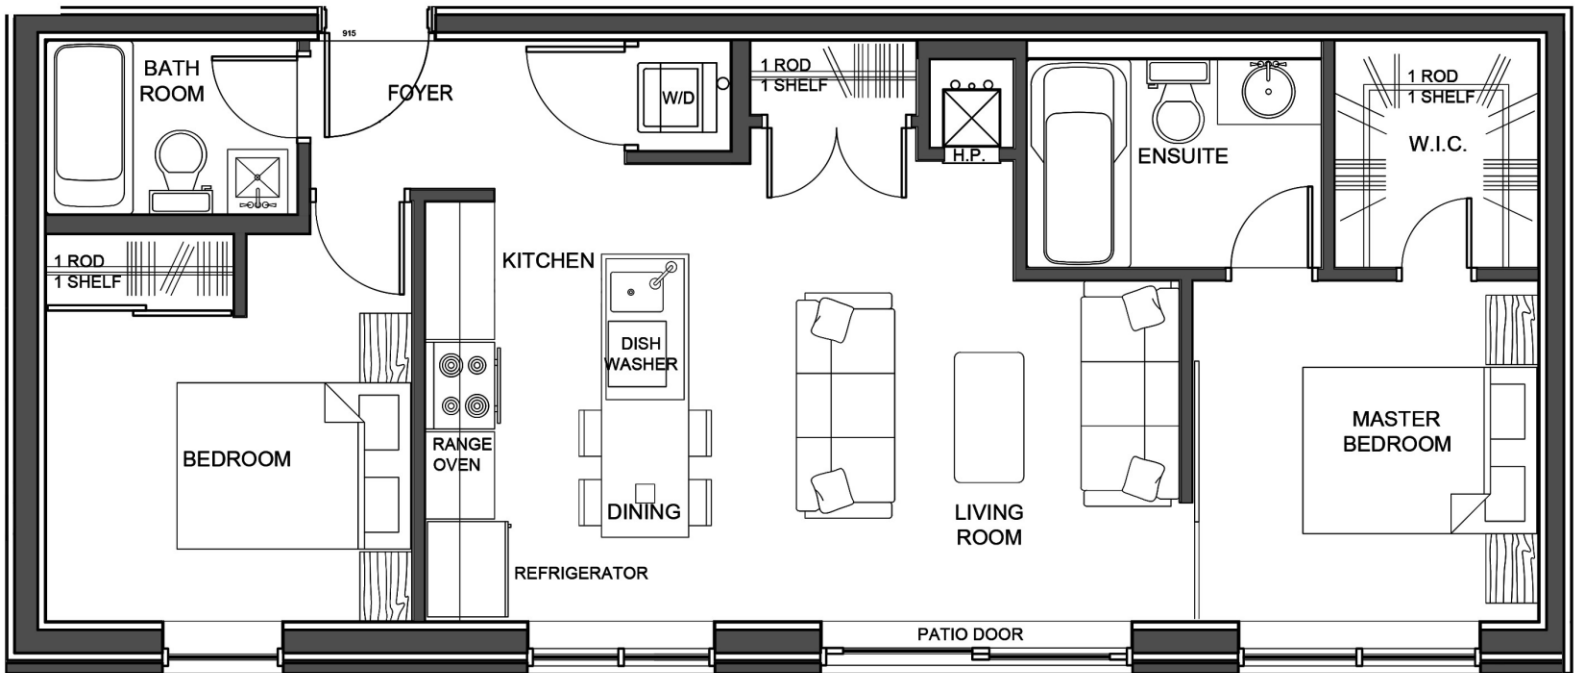

CHARLOTTE SUITE

2 bedrooms, 2 bathrooms
782 sq ft

THE DUNDEE

127 BOYD STREET, CARLETON PLACE

Ground level Charlotte suite has
an interlock patio facing Boyd St.

Find the Charlotte Suite