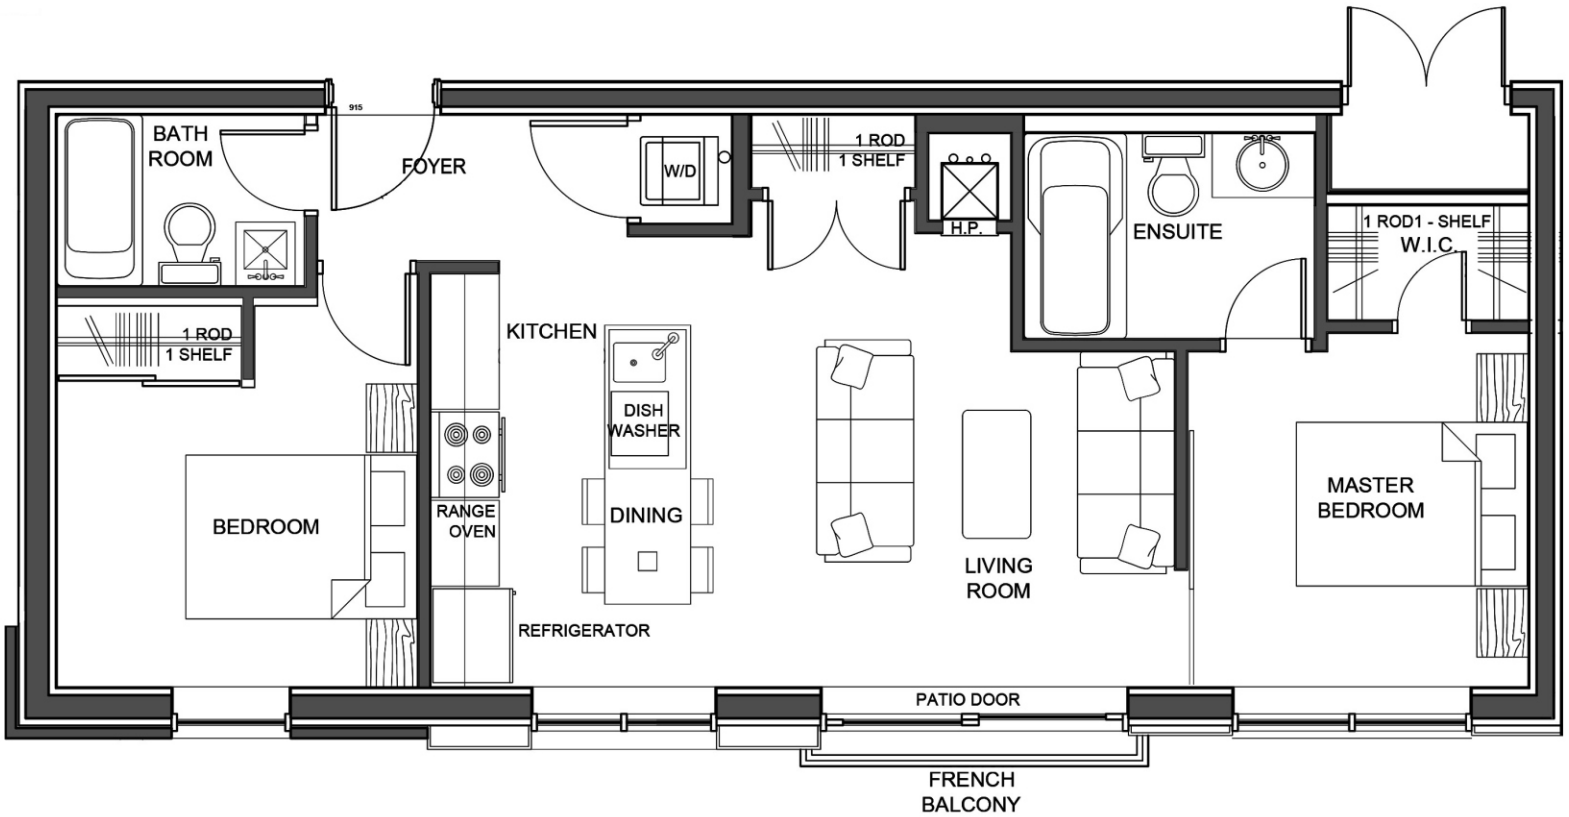

COLEMAN SUITE

2 bedrooms, 2 bathrooms
782 sq ft

THE DUNDEE

127 BOYD STREET, CARLETON PLACE

Find the Coleman Suite