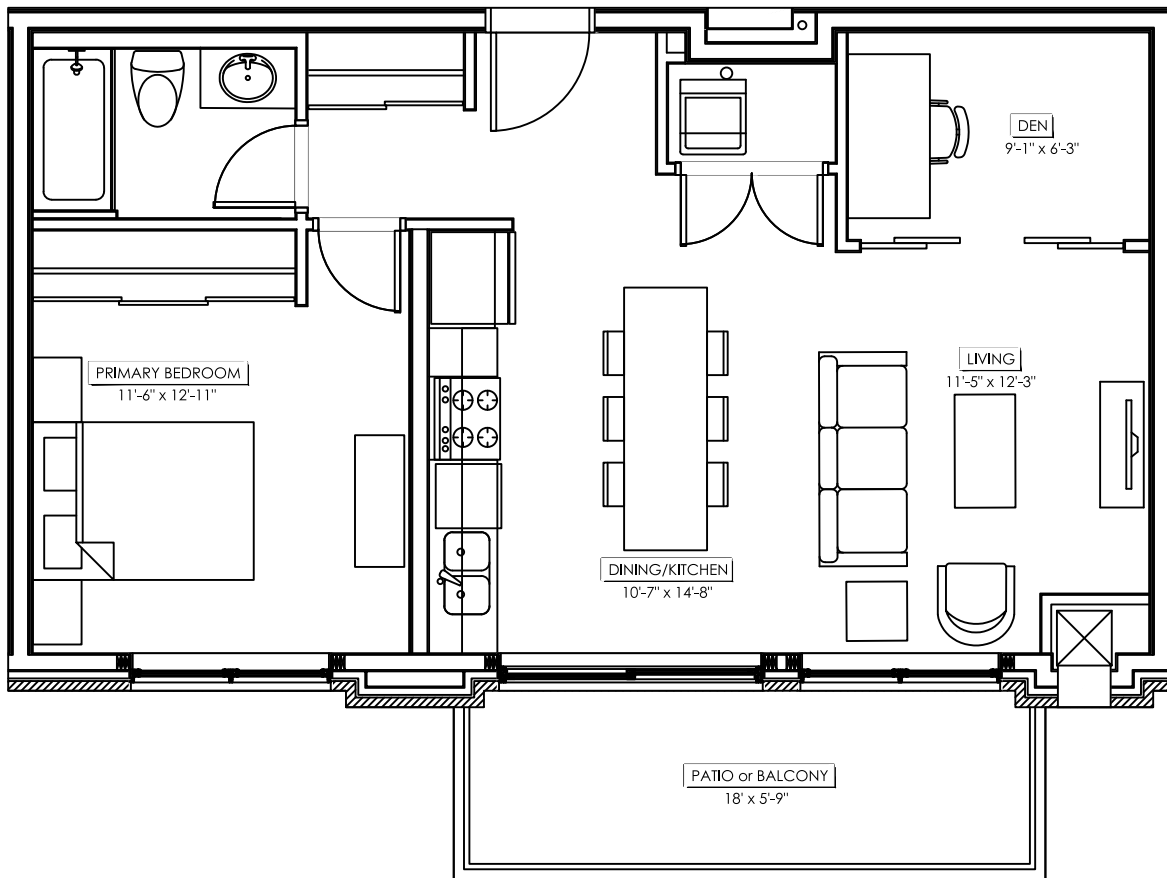

DAPHNE SUITE

1 bedroom + den, 1 bathroom

731 sq ft

Starting from \$2,395/month

THE STATION

1518 STITTSVILLE MAIN ST.

Find the Daphne Suite

FIRST LEVEL

THIRD LEVEL

SECOND LEVEL

FOURTH LEVEL