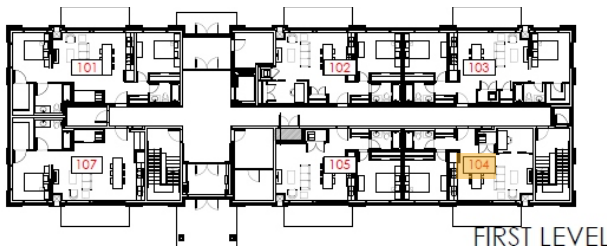

DAPHNE SUITE

1 bedroom + den, 1 bathroom

731 sq ft

Starting from \$2,395/month

THE STATION

1518 STITTSVILLE MAIN ST.

Find the Daphne Suite

FIRST LEVEL

THIRD LEVEL

SECOND LEVEL

FOURTH LEVEL