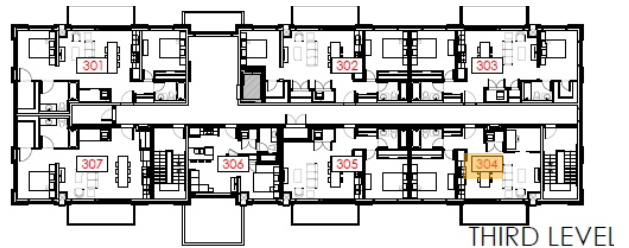

DAPHNE SUITE

1 bedroom + den, 1 bathroom

731 sq ft

Starting from \$2,395/month

THE STATION

1518 STITTSVILLE MAIN ST.

Find the Daphne Suite

FIRST LEVEL

THIRD LEVEL

SECOND LEVEL

FOURTH LEVEL