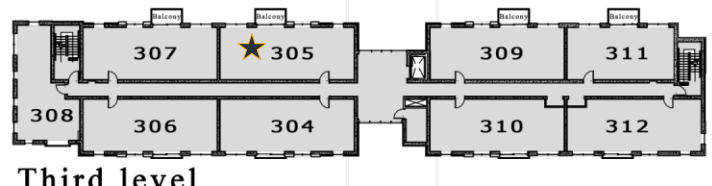

DUNCAN SUITE

2 bedrooms, 2 bathrooms
782 sq ft

THE DUNDEE

127 BOYD STREET, CARLETON PLACE

Duncan suites on levels 2, 3, 4
have balconies

Find the Duncan Suite

Second level

Fourth level

Ground level

Third level