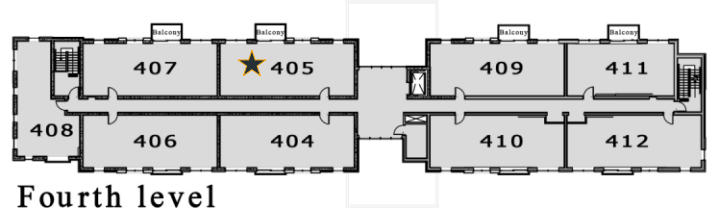

DUNCAN SUITE

2 bedrooms, 2 bathrooms
782 sq ft

THE DUNDEE

127 BOYD STREET, CARLETON PLACE

Duncan suites on levels 2, 3, 4
have balconies

Find the Duncan Suite

Second level

Fourth level

Ground level

Third level