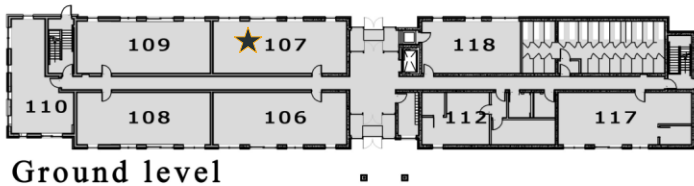

DUNCAN SUITE

2 bedrooms, 2 bathrooms
782 sq ft

THE DUNDEE

127 BOYD STREET, CARLETON PLACE

Duncan suites on levels 2, 3, 4
have balconies

Find the Duncan Suite

Second level

Fourth level

Ground level

Third level