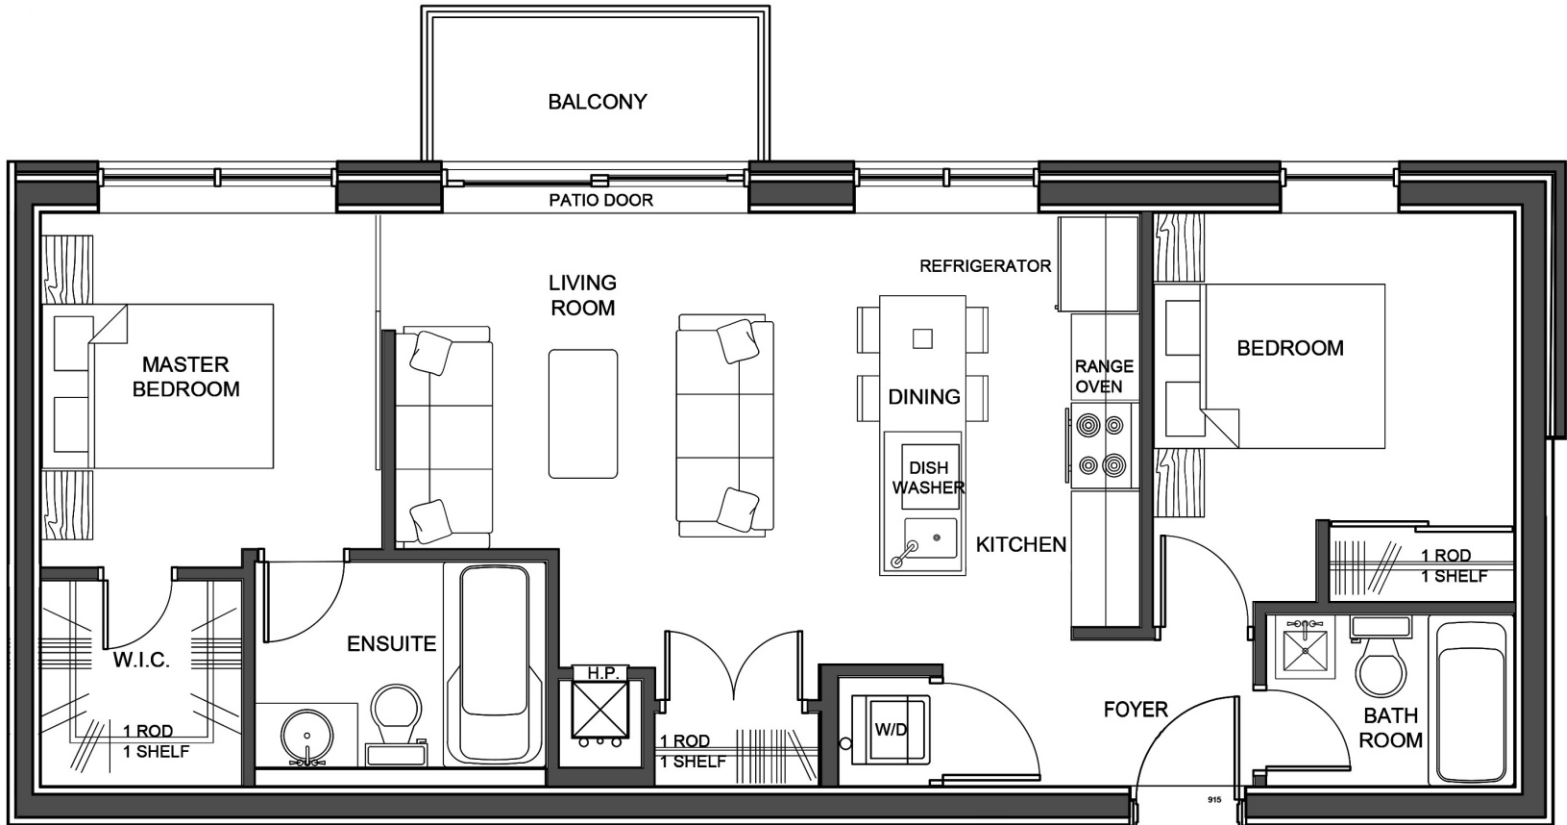

DUNCAN SUITE

2 bedrooms, 2 bathrooms
782 sq ft

THE DUNDEE

127 BOYD STREET, CARLETON PLACE

Duncan suites on levels 2, 3, 4
have balconies

Find the Duncan Suite

Second level

Fourth level

Ground level

Third level