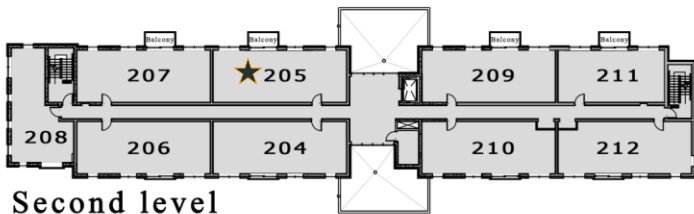

DUNCAN SUITE

2 bedrooms, 2 bathrooms
782 sq ft

THE DUNDEE

127 BOYD STREET, CARLETON PLACE

Duncan suites on levels 2, 3, 4
have balconies

Find the Duncan Suite

Second level

Fourth level

Ground level

Third level