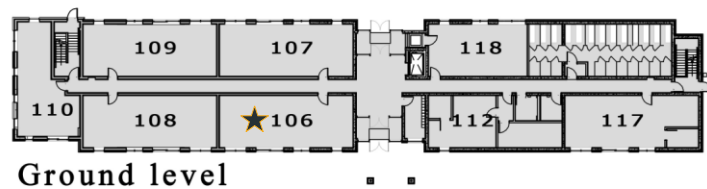

EDMOND SUITE

2 bedrooms, 2 bathrooms
782 sq ft

THE DUNDEE

127 BOYD STREET, CARLETON PLACE

Ground level Edmond suite has
an interlock patio facing Boyd St.

Find the Edmond Suite

Barrier-free suite

Second level

Ground level