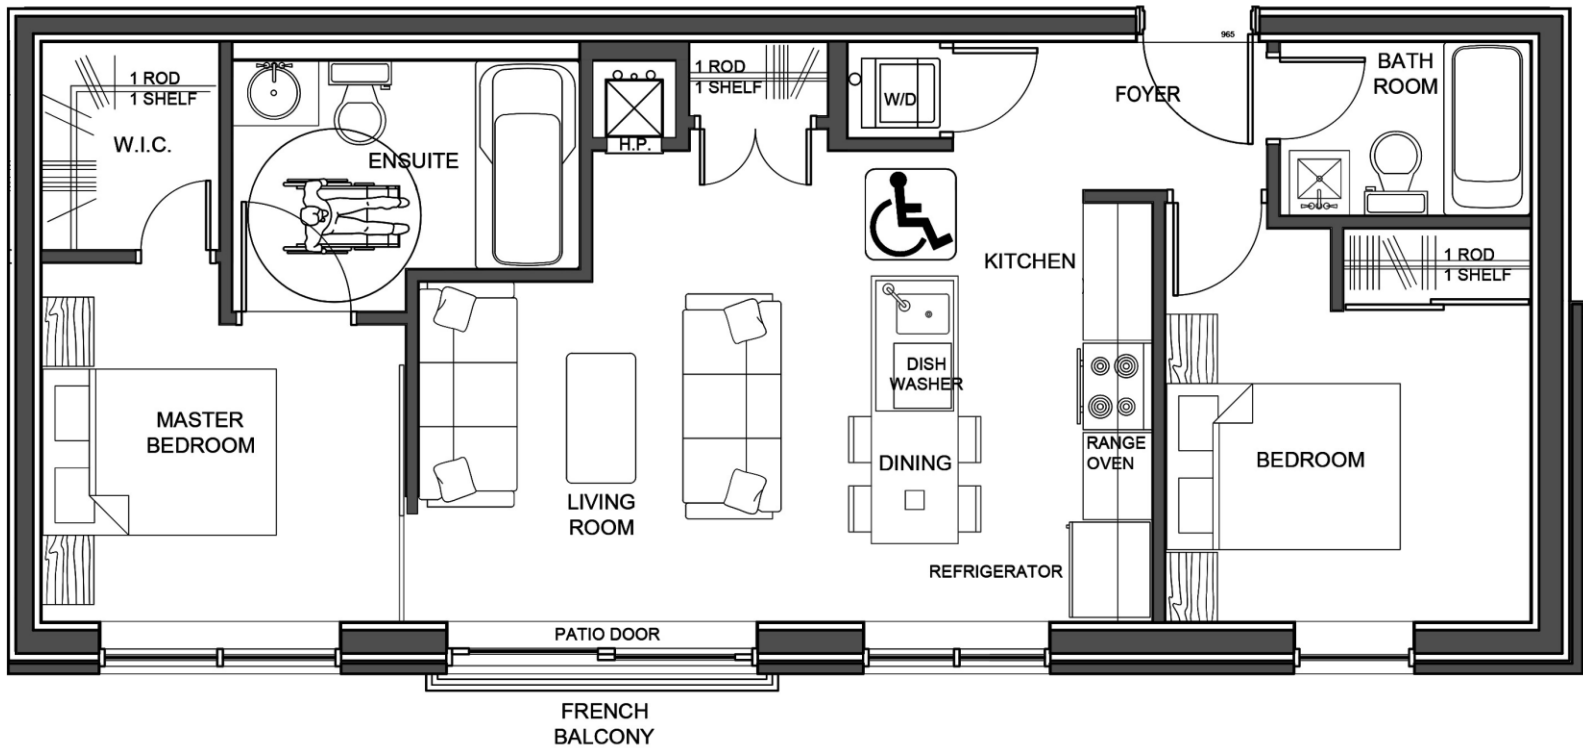

EDMOND SUITE

2 bedrooms, 2 bathrooms
782 sq ft

THE DUNDEE

127 BOYD STREET, CARLETON PLACE

Ground level Edmond suite has
an interlock patio facing Boyd St.

Find the Edmond Suite

Barrier-free suite

Second level

Ground level