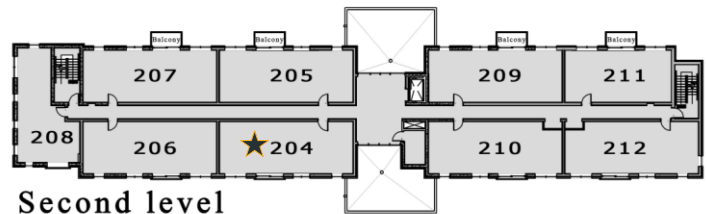

EDMOND SUITE

2 bedrooms, 2 bathrooms
782 sq ft

THE DUNDEE

127 BOYD STREET, CARLETON PLACE

Ground level Edmond suite has
an interlock patio facing Boyd St.

Find the Edmond Suite

Barrier-free suite

Second level

Ground level