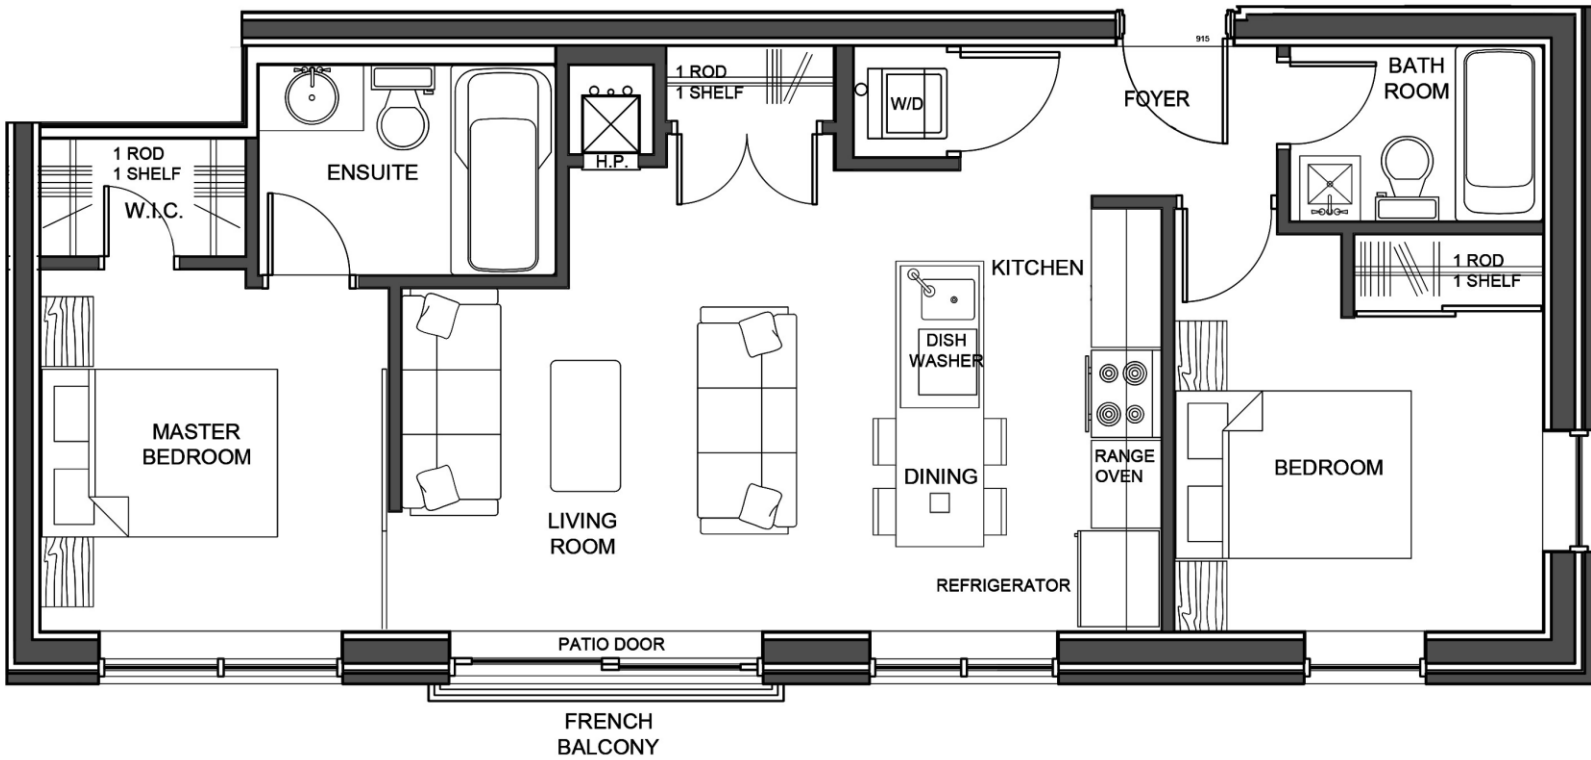

# EMILY SUITE

2 bedrooms, 2 bathrooms  
782 sq ft

# THE DUNDEE

127 BOYD STREET, CARLETON PLACE

## Find the Emily Suite