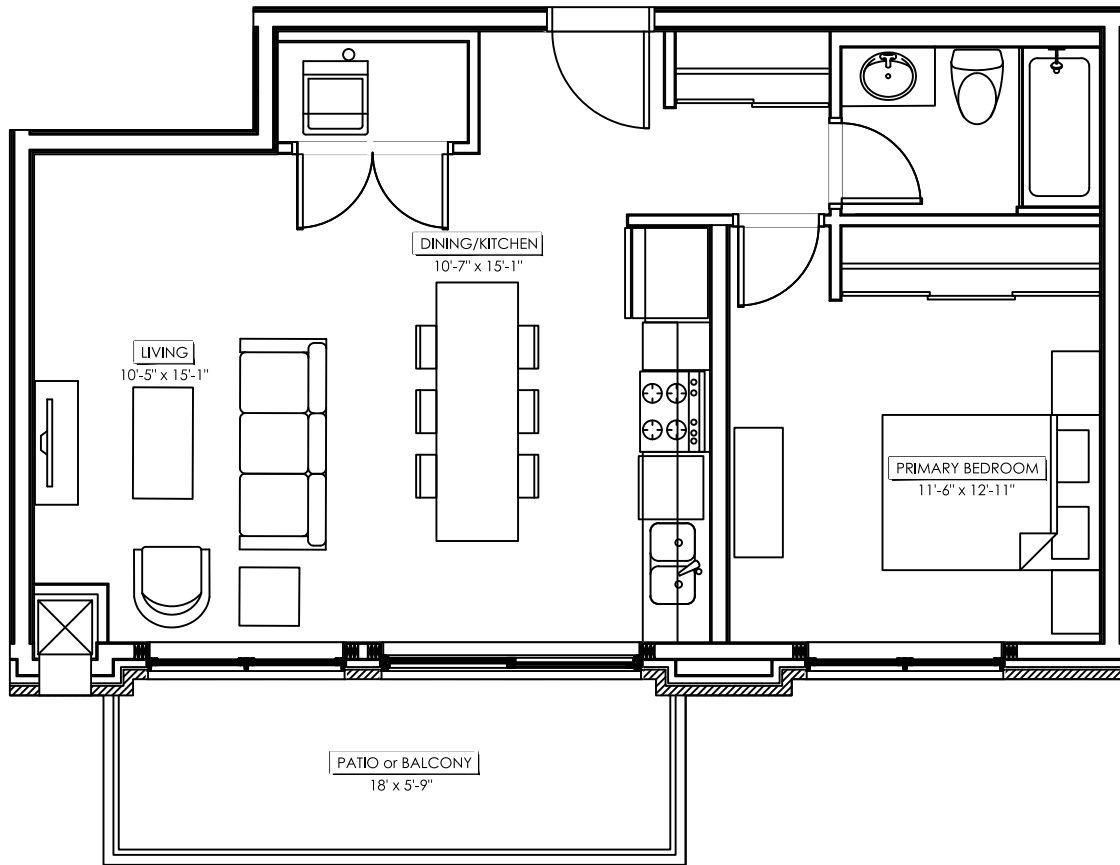

EVELYN SUITE

1 bedroom, 1 bathroom

680 to 690 sq ft

Starting from \$2,165/month

THE STATION

1518 STITTSVILLE MAIN ST.

Find the Evelyn Suite