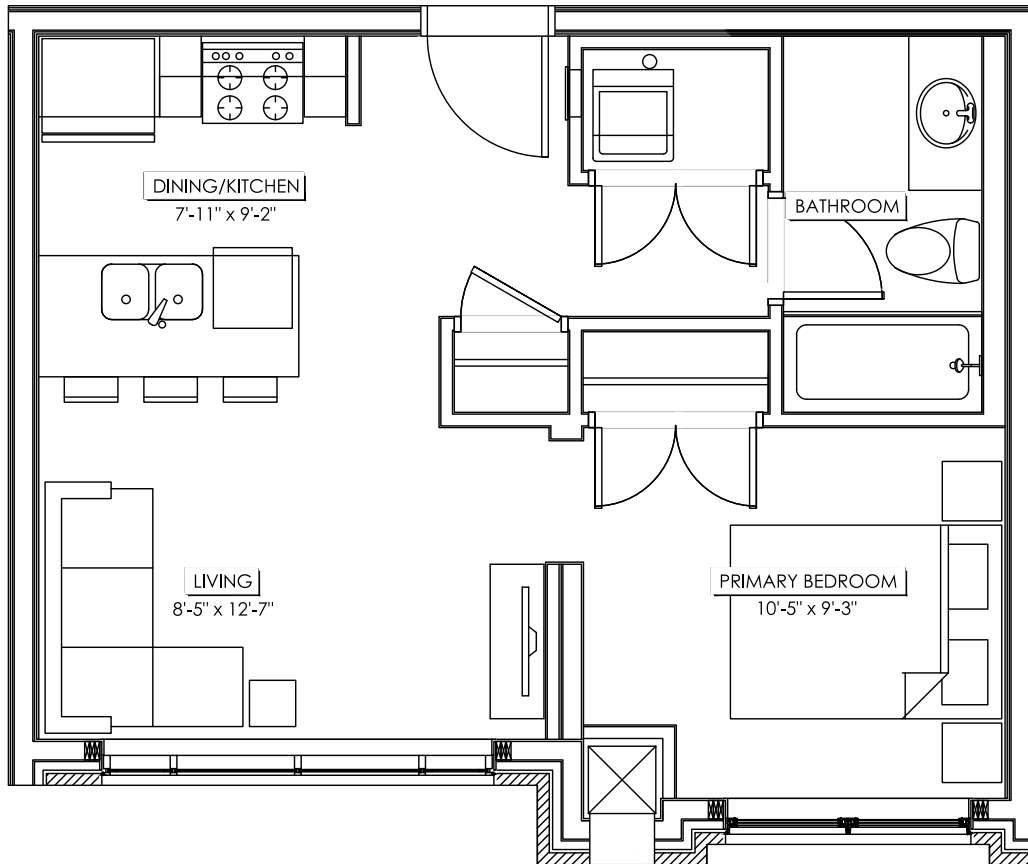

# FINNIGAN SUITE

1 bedroom, 1 bathroom

493 sq ft

Starting from \$1,535/month

# THE STATION

1518 STITTSVILLE MAIN ST.

## Find the Finnigan Suite