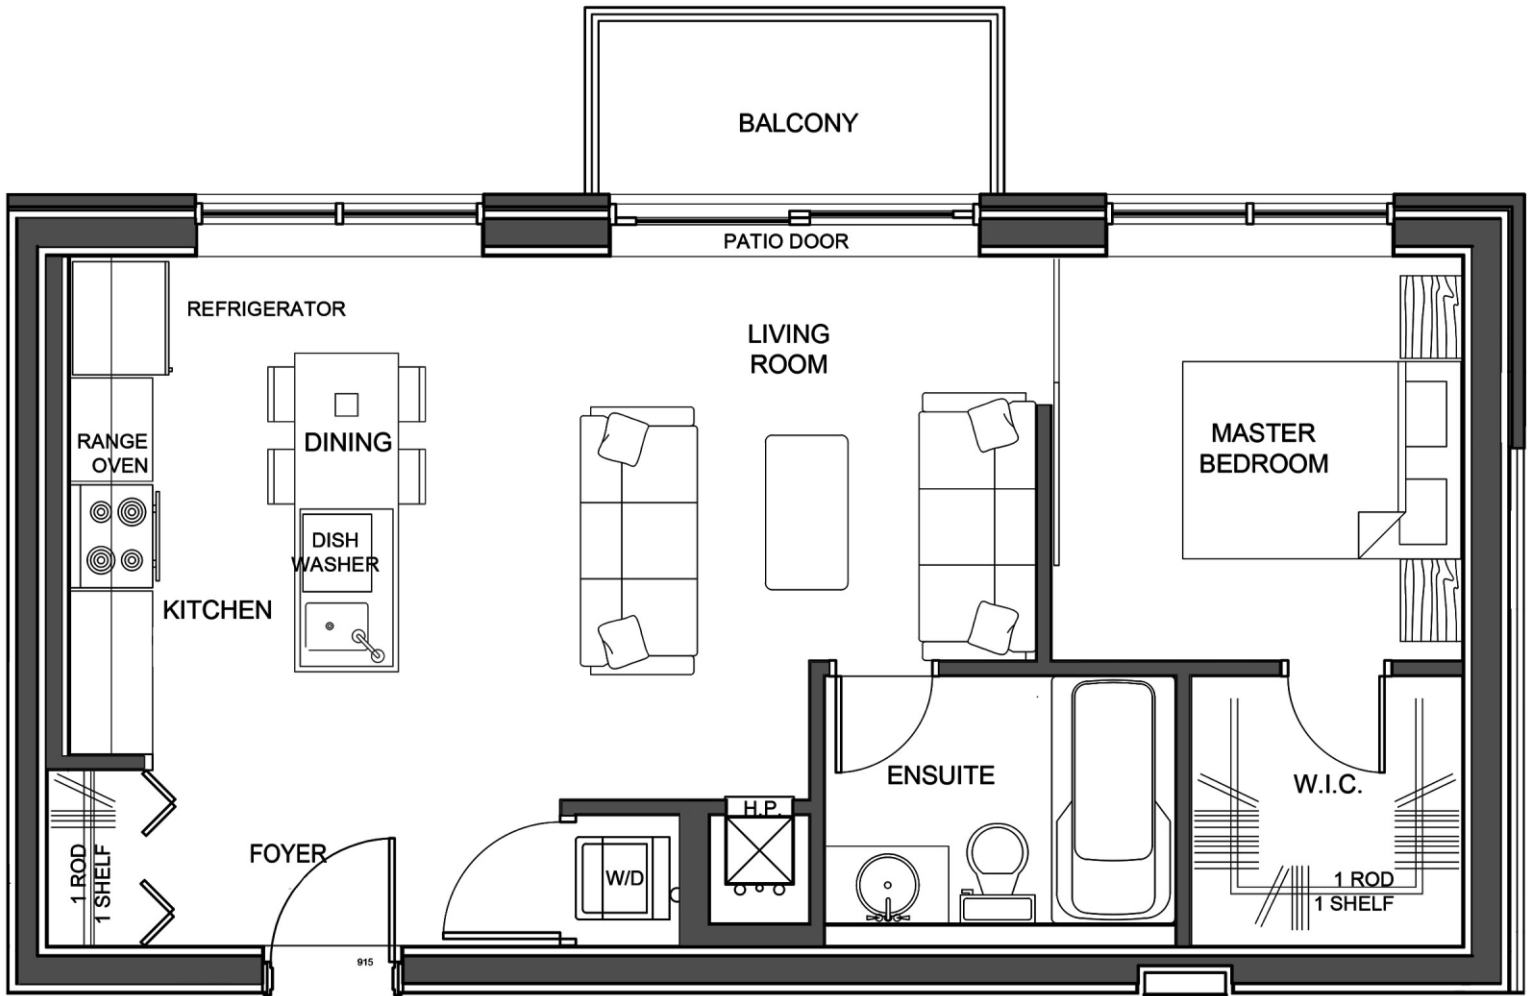

FLORA SUITE

1 bedroom, 1 bathroom
635 sq ft

THE DUNDEE

127 BOYD STREET, CARLETON PLACE

Flora suite on level 2 has a balcony

Find the Flora Suite