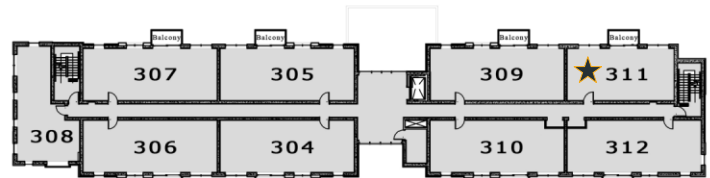

FRANKLIN SUITE

1 bedroom, 1 bathroom
635 sq ft

THE DUNDEE

127 BOYD STREET, CARLETON PLACE

Franklin suites on levels 3, 4
have balconies

Find the Franklin Suite

Barrier-free suite

Fourth level

Third level