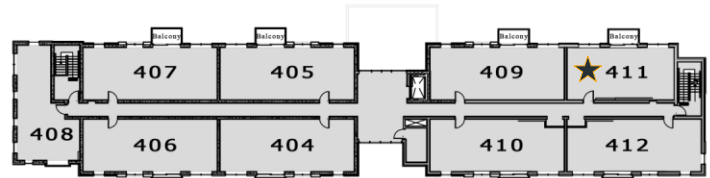

FRANKLIN SUITE

1 bedroom, 1 bathroom
635 sq ft

THE DUNDEE

127 BOYD STREET, CARLETON PLACE

Franklin suites on levels 3, 4
have balconies

Find the Franklin Suite

Barrier-free suite

Fourth level

Third level