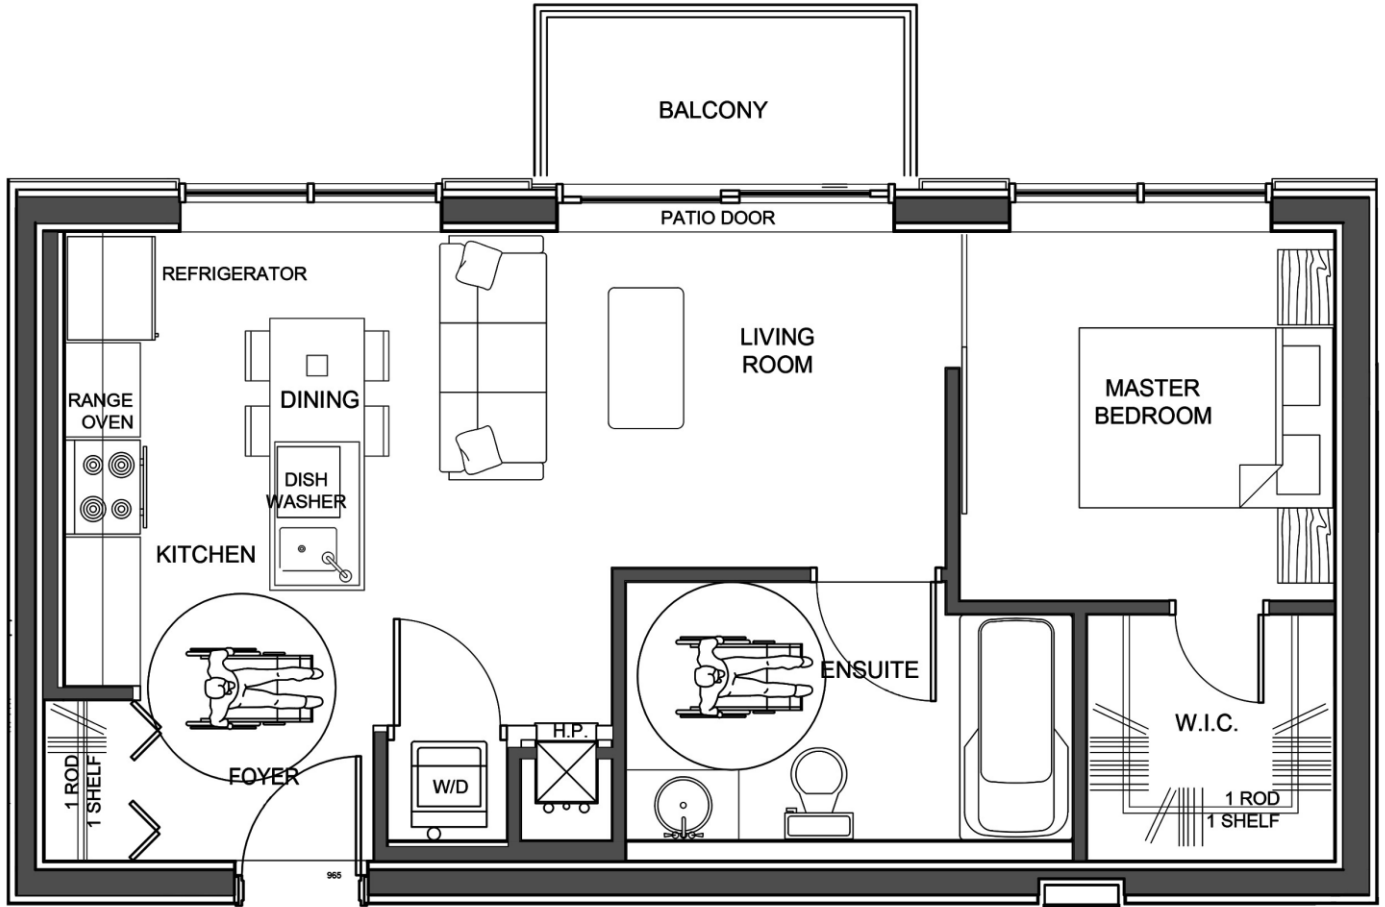

FRANKLIN SUITE

1 bedroom, 1 bathroom
635 sq ft

THE DUNDEE

127 BOYD STREET, CARLETON PLACE

Franklin suites on levels 3, 4
have balconies

Find the Franklin Suite

Barrier-free suite

Fourth level

Third level