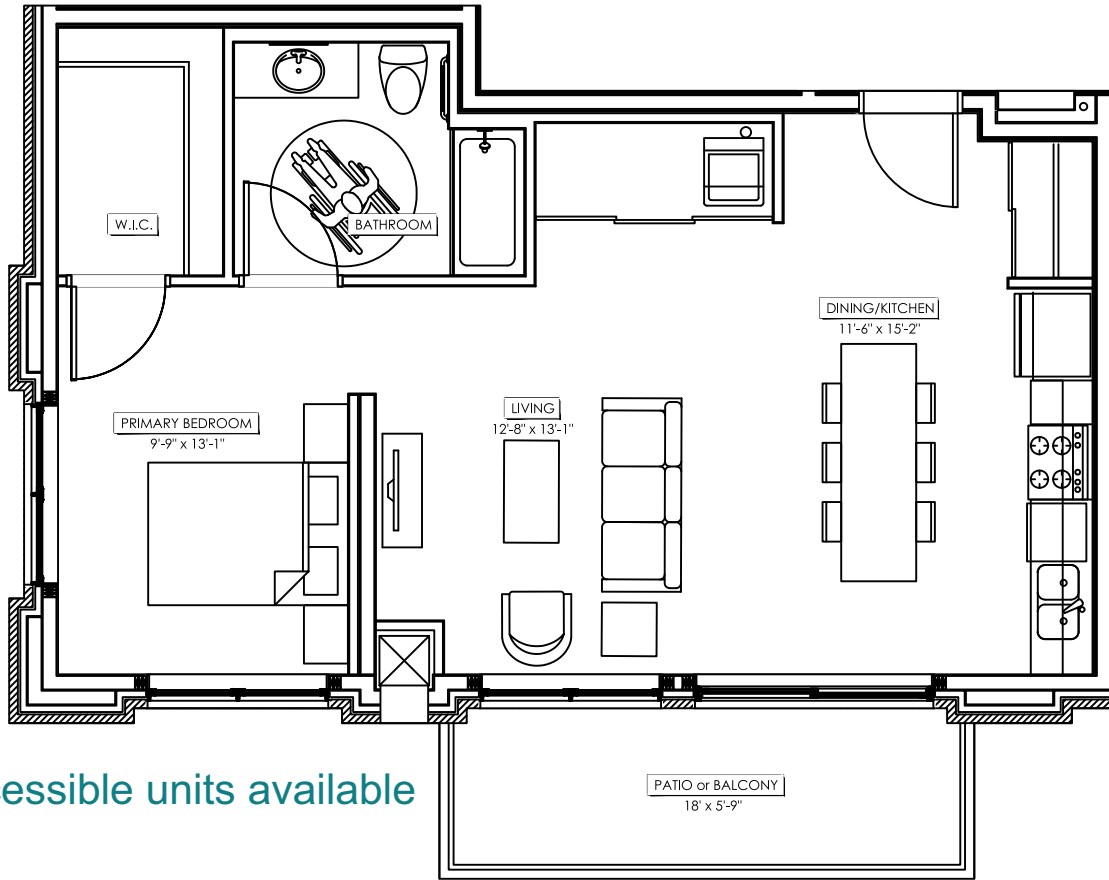

GREER SUITE

1 bedroom, 1 bathroom

805 to 813 sq ft

Starting from \$2,300/month

THE STATION

1518 STITTSVILLE MAIN ST.

Accessible units available

Find the Greer Suite