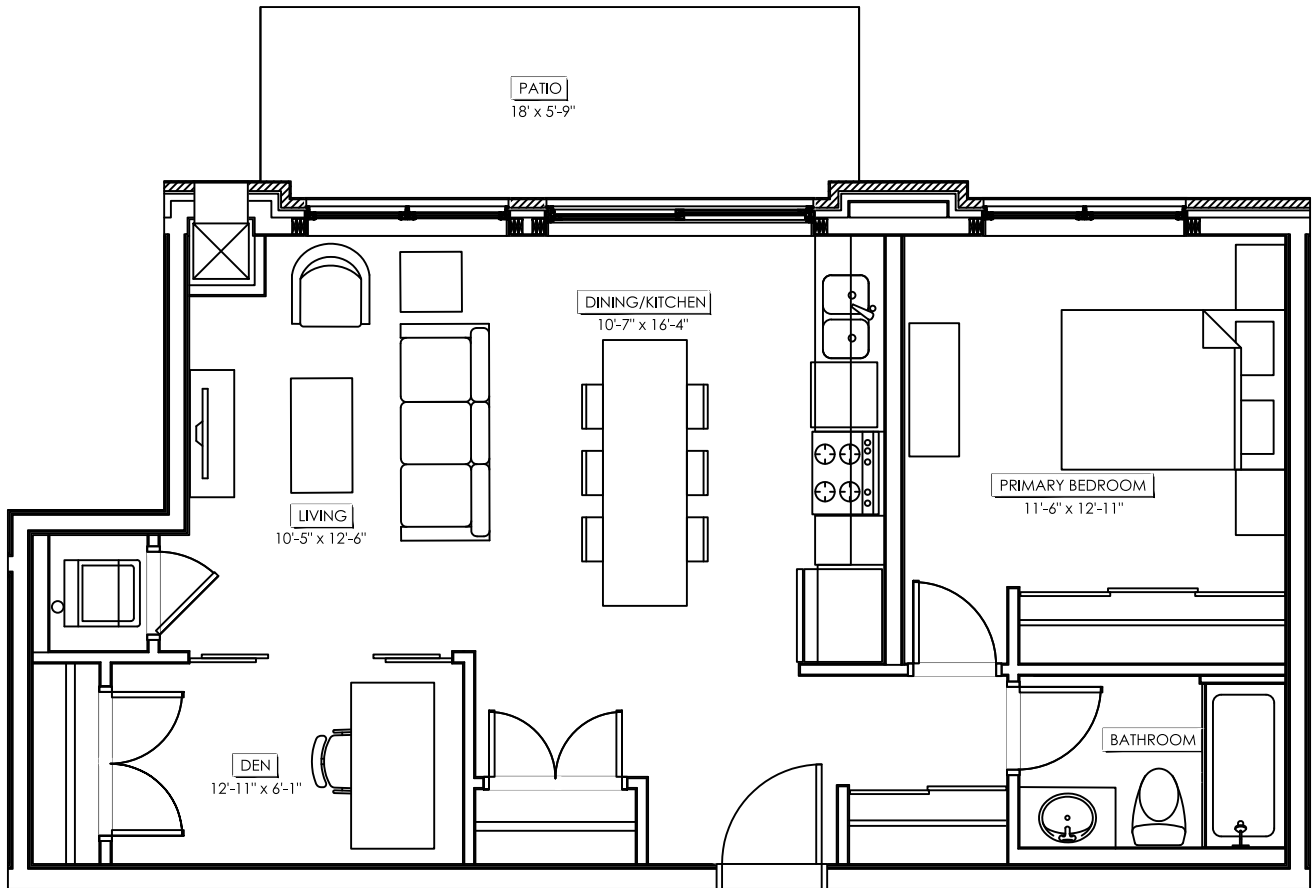

HEATHROW SUITE

1 bedroom + den, 1 bathroom

762 sq ft

Starting from \$2,400/month

THE STATION

1518 STITTSVILLE MAIN ST.

Find the Heathrow Suite